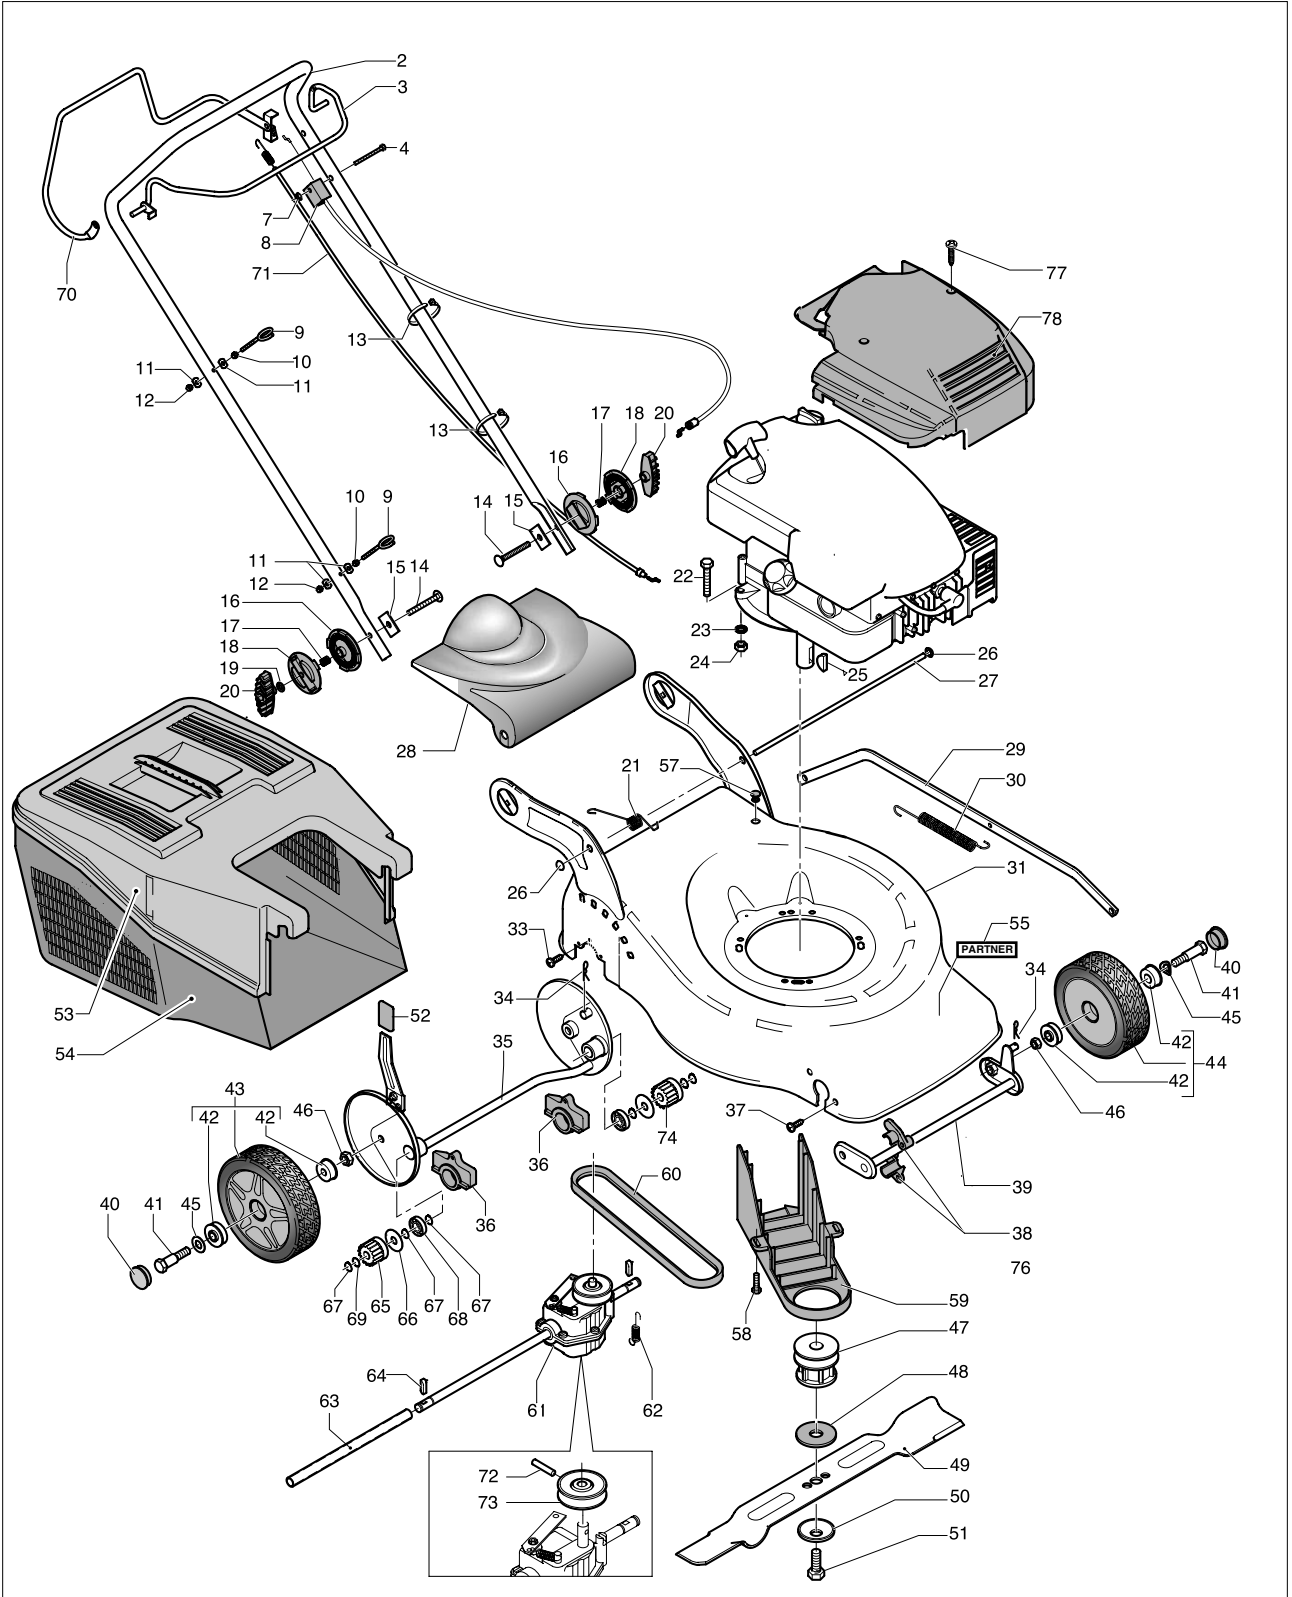

brand	PARTNER

date	APR/04	SHEET 1/2

Model

P 4046 SDV

Product number

953878143